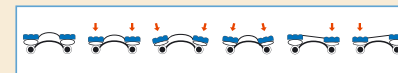

FLESSORI IN CAUCCIU'