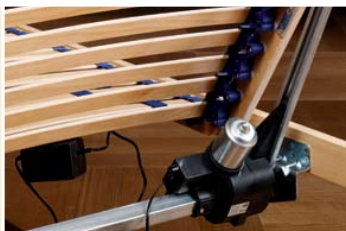

Versione a 4 snodi con controllo motorizzato. E' la massima espressione del confort, al servizio della salute e del piacere del riposare.

Il sistema di regolazione a 4 snodi (testa/spalle/coscia/piedi) consente di assumere infinite posizioni di relax; soluzioni ideale per leggere, vedere la tv e vivere al meglio il letto di giorno e di notte.

Questa rete è particolarmente indicata per materassi in lattice o memory foam, che richiedono un supporto più tecnico, elastico e traspirante.

Entirely built in beech wood this spring mattress is nice and comfortable. It is the answer to the customer's nature trend. It is built with 26 staves of 38 mm. set on pivoting caoutchouc supports with 3 movements that allow this mattress to absorb the constant solicitation due to a perfect anatomic support.

Stiffness system regulation with double staves in the lumbosacral area, adjustable to own weight and positions during the sleep.

Version with 4 joints and motorized control. It is highly comfortable, very safe and pleasant for relaxing.

The 4 joints regulation system (head/shoulder/thigh/feet) allows different relaxing positions; the best solution for reading, watching tv and enjoying the bed during night and day

This spring mattress is particularly usable with latex or memory foam mattresses which require a more technical, elastic and perspiring support.