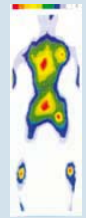

Memory Soft is the most modern material used in the preparation of a mattress. Originally it was used at the NASA "National aeronautics and space administration" to support astronauts when there was an intense force of gravity. Then, as common, the advanced technology has been used in the civil industry, as for mattresses. The Memory Soft has a viscous elastic structure made of open cells highly elastic and perspiring. Memory can immediately react to warmth and pressure of the body and reach high comfort as it creates a perfect supporting cradle for the back during the night. Memory Soft has a removable cover of "Senso Vel", which is made of a particular viscose fibre, charming, comfortable and elegant; touch, softness and brightness of this fabric give the customer a sense of freshness and wellness. Perspiring and anti static.

- 
FIBRA TERMICA DI POLIESTERE ANALLERGICA
- 
ESPANSO PORTANTE
- 
TESSUTO SENSOVEL
- 
MEMORY FOAM

MISURE

Larghezza	80-85-90-120-160-165-170
Lunghezza	190-195-200
Altezza	22

Test di compressione del corpo su materassi Memory Soft.
Compression test of the body on Memory Soft mattresses.