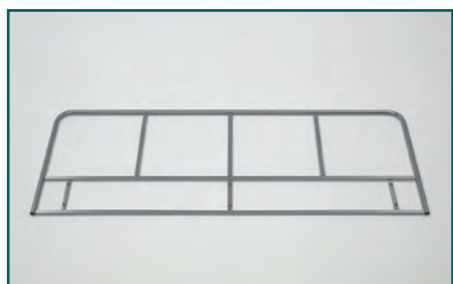

Spalliera per Mec.
Duplex/Duplex Lampo
Mis. 73 - Art. 02108 spa-dupl